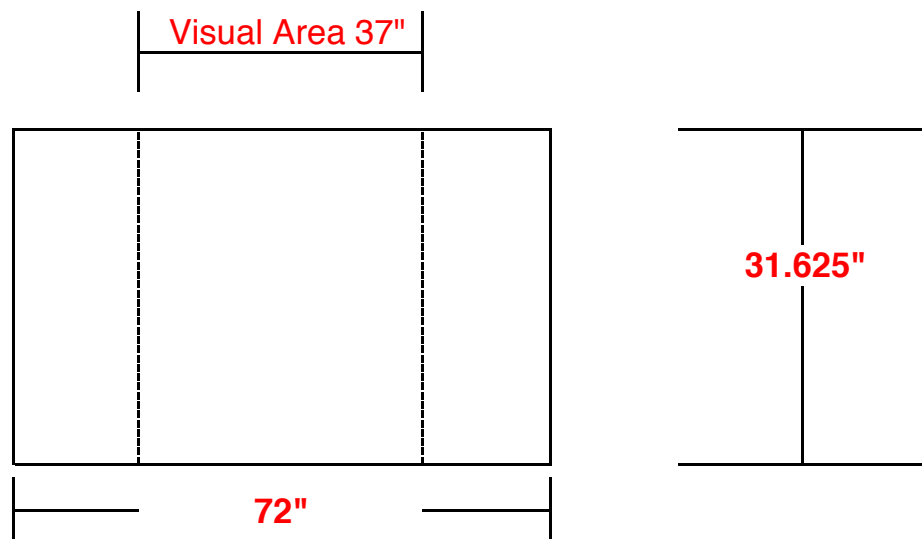

Pop-Up Display Booth 8' x 10'

Panels Dimensions

Podium Dimensions

Call us at 604.683.6991 for more information or visit SamcoPrinters.com