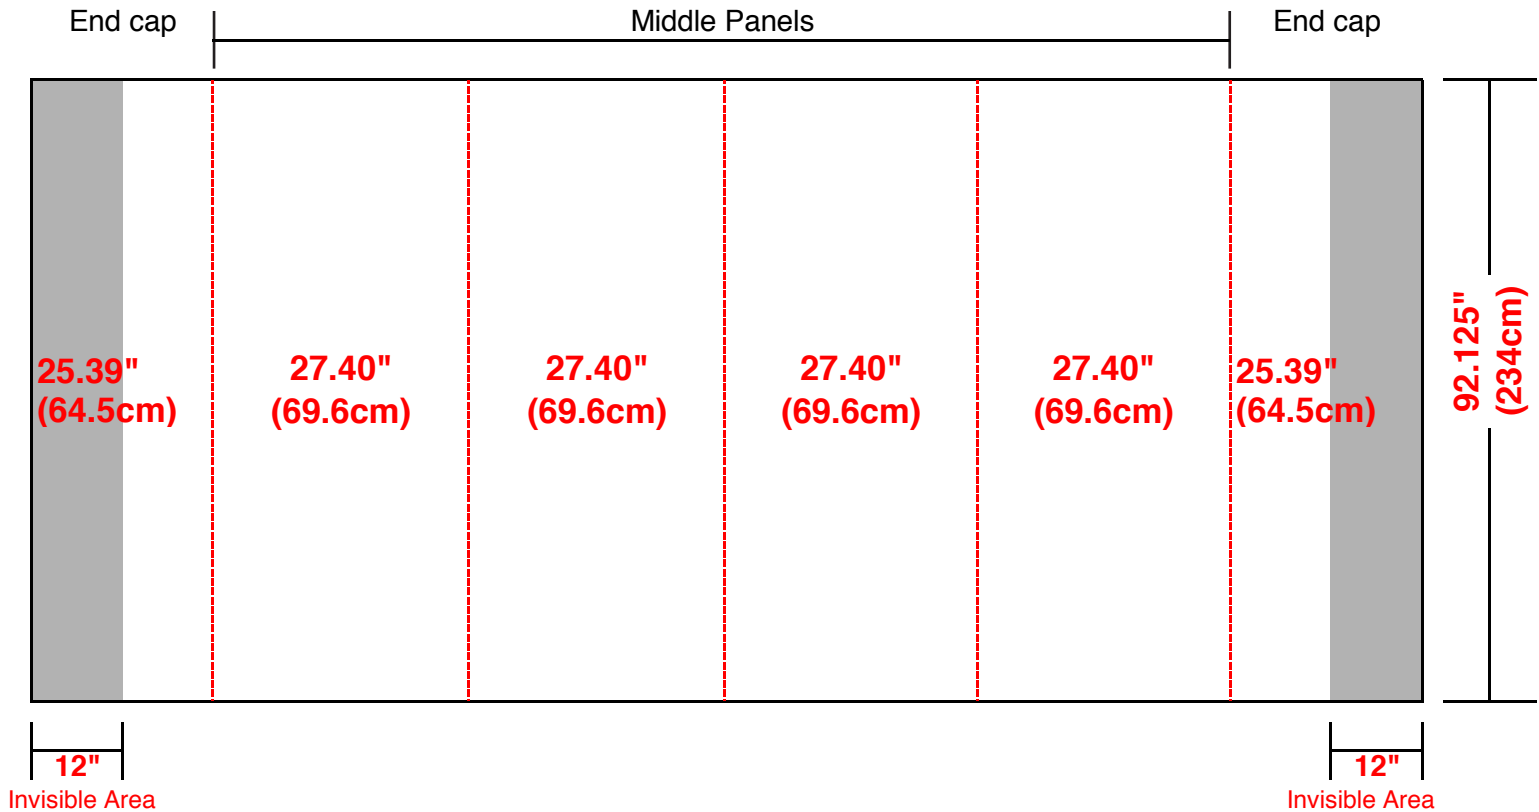

Pop-Up Display Booth 8' x 10'

Panels Dimensions

Podium Dimensions

Call us at 604.683.6991 for more information or visit SamcoPrinters.com