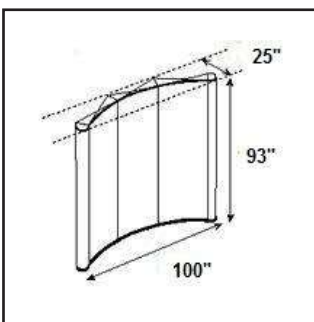

Pop-Up Display Booth

8' x 8'

Panels Dimensions

Assembled Dimensions

Podium Dimensions

Call us at 604.683.6991 for more information or visit SamcoPrinters.com