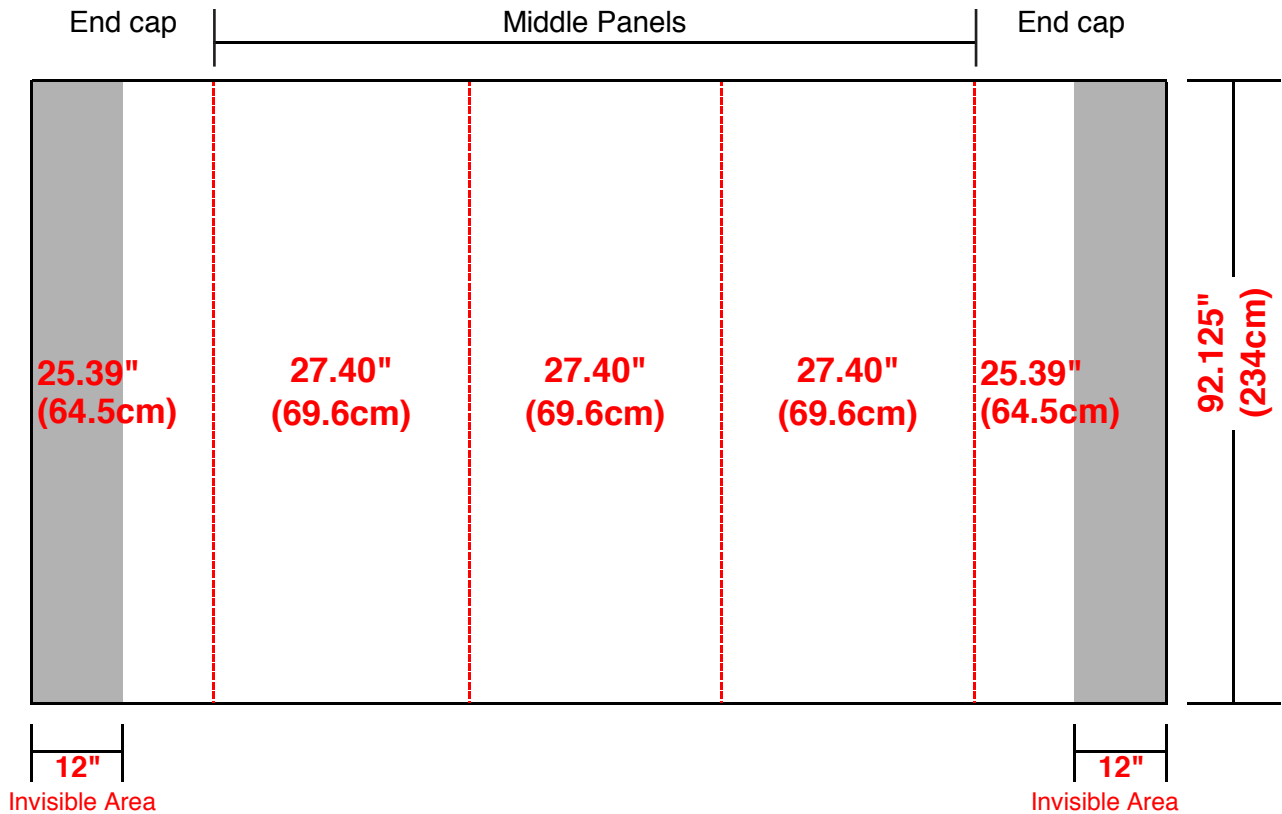

Pop-Up Display Booth

8' x 8'

Panels Dimensions

Assembled Dimensions

Podium Dimensions

Call us at 604.683.6991 for more information or visit SamcoPrinters.com