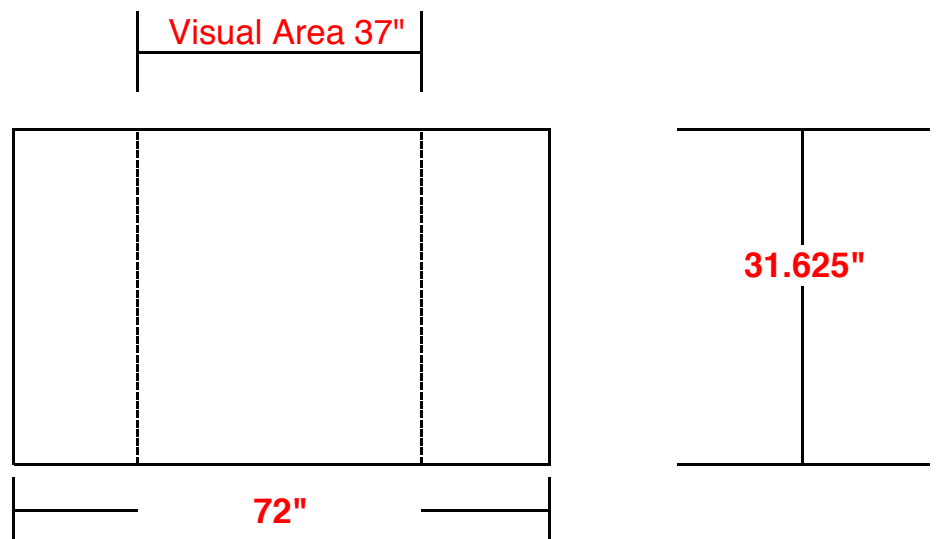

Pop-Up Display Booth

8' x 8'

Panels Dimensions

Assembled Dimensions

Podium Dimensions

Call us at 604.683.6991 for more information or visit SamcoPrinters.com